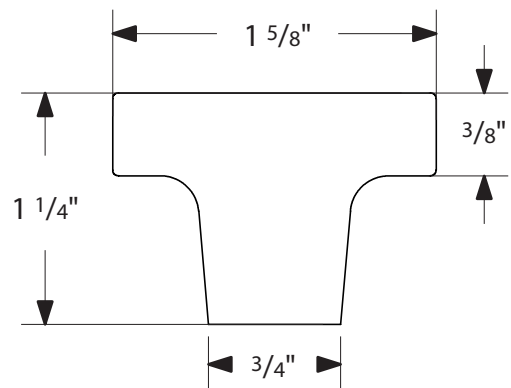

Rustic Modern Round Knob  
1-3/8"

Rustic Modern Round Knob  
1-3/4"

NOT DRAWN TO SCALE

Rustic Modern Square Knob  
1-1/4"

Rustic Modern Square Knob  
1-5/8"

NOT DRAWN TO SCALE

Rustic Modern Edge Pull, 3" Overall

Rustic Modern Edge Pull, 6" Overall

Rustic Modern Edge Pull, 12" Overall

NOT DRAWN TO SCALE

### Rustic Modern Rectangular Cabinet Pulls

| Product Code | C-to-C | Overall | Projection(P) | Bar Width | Width (W) |
|--------------|--------|---------|---------------|-----------|-----------|
| 86667        | 3 1/2" | 4"      | 1 3/8"        | 1/2"      | 1/2"      |
| 86668        | 4"     | 4 1/2"  | 1 3/8"        | 1/2"      | 1/2"      |
| 86669        | 5"     | 5 1/2"  | 1 3/8"        | 1/2"      | 1/2"      |
| 86670        | 6"     | 6 1/2"  | 1 3/8"        | 1/2"      | 1/2"      |
| 86671        | 8"     | 8 1/2"  | 1 3/8"        | 1/2"      | 1/2"      |
| 86672        | 10"    | 10 1/2" | 1 3/8"        | 1/2"      | 1/2"      |
| 86673        | 12"    | 12 1/2" | 1 3/8"        | 1/2"      | 1/2"      |

NOT DRAWN TO SCALE

**Rustic Modern Rectangular Appliance Pulls**

| Product Code | C-to-C | Overall | Projection(P) | Bar Width | Width (W) |
|--------------|--------|---------|---------------|-----------|-----------|
| 86674        | 12"    | 12 5/8" | 1 3/4"        | 5/8"      | 5/8"      |
| 86675        | 18"    | 18 5/8" | 1 3/4"        | 5/8"      | 5/8"      |