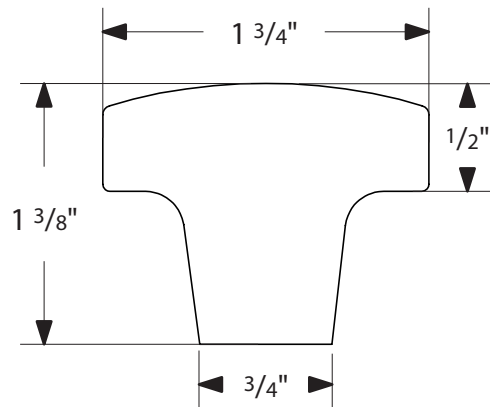

Rustic Modern Round Knob  
1-3/8"

Rustic Modern Round Knob  
1-3/4"

NOT DRAWN TO SCALE

Rustic Modern Square Knob  
1-1/4"

Rustic Modern Square Knob  
1-5/8"

NOT DRAWN TO SCALE

Rustic Modern Edge Pull, 3" Overall

Rustic Modern Edge Pull, 6" Overall

Rustic Modern Edge Pull, 12" Overall

NOT DRAWN TO SCALE

### Rustic Modern Rectangular Cabinet Pulls

| Product Code | C-to-C | Overall | Projection(P) | Bar Width | Width (W) |
|--------------|--------|---------|---------------|-----------|-----------|
| 86667        | 3 1/2" | 4"      | 1 3/8"        | 1/2"      | 1/2"      |
| 86668        | 4"     | 4 1/2"  | 1 3/8"        | 1/2"      | 1/2"      |
| 86669        | 5"     | 5 1/2"  | 1 3/8"        | 1/2"      | 1/2"      |
| 86670        | 6"     | 6 1/2"  | 1 3/8"        | 1/2"      | 1/2"      |
| 86671        | 8"     | 8 1/2"  | 1 3/8"        | 1/2"      | 1/2"      |
| 86672        | 10"    | 10 1/2" | 1 3/8"        | 1/2"      | 1/2"      |
| 86673        | 12"    | 12 1/2" | 1 3/8"        | 1/2"      | 1/2"      |

NOT DRAWN TO SCALE

**Rustic Modern Rectangular Appliance Pulls**

| Product Code | C-to-C | Overall | Projection(P) | Bar Width | Width (W) |
|--------------|--------|---------|---------------|-----------|-----------|
| 86674        | 12"    | 12 5/8" | 1 3/4"        | 5/8"      | 5/8"      |
| 86675        | 18"    | 18 5/8" | 1 3/4"        | 5/8"      | 5/8"      |