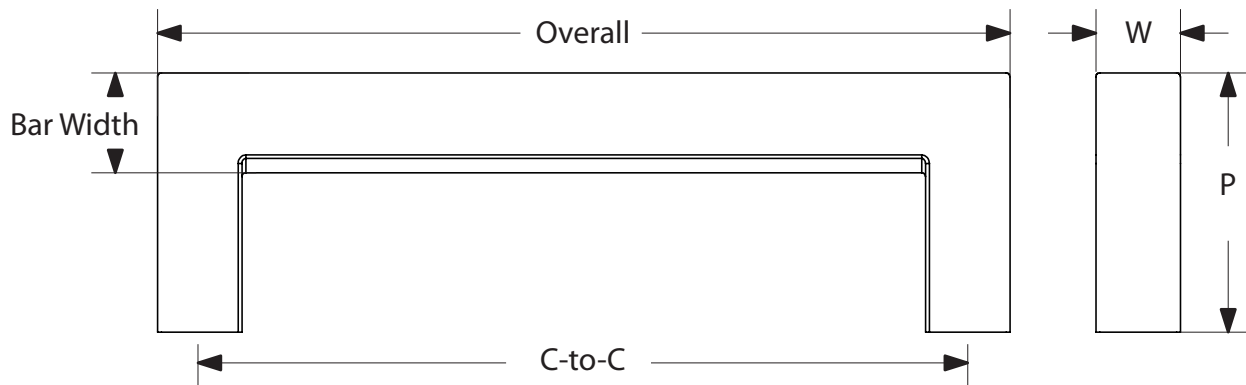

Rustic Modern Round Knob  
1-3/8"

Rustic Modern Round Knob  
1-3/4"

NOT DRAWN TO SCALE

Rustic Modern Square Knob  
1-1/4"

Rustic Modern Square Knob  
1-5/8"

NOT DRAWN TO SCALE

Rustic Modern Edge Pull, 3" Overall

Rustic Modern Edge Pull, 6" Overall

Rustic Modern Edge Pull, 12" Overall

NOT DRAWN TO SCALE

### Rustic Modern Rectangular Cabinet Pulls

| Product Code | C-to-C | Overall | Projection(P) | Bar Width | Width (W) |
|--------------|--------|---------|---------------|-----------|-----------|
| 86667        | 3 1/2" | 4"      | 1 3/8"        | 1/2"      | 1/2"      |
| 86668        | 4"     | 4 1/2"  | 1 3/8"        | 1/2"      | 1/2"      |
| 86669        | 5"     | 5 1/2"  | 1 3/8"        | 1/2"      | 1/2"      |
| 86670        | 6"     | 6 1/2"  | 1 3/8"        | 1/2"      | 1/2"      |
| 86671        | 8"     | 8 1/2"  | 1 3/8"        | 1/2"      | 1/2"      |
| 86672        | 10"    | 10 1/2" | 1 3/8"        | 1/2"      | 1/2"      |
| 86673        | 12"    | 12 1/2" | 1 3/8"        | 1/2"      | 1/2"      |

NOT DRAWN TO SCALE

**Rustic Modern Rectangular Appliance Pulls**

| Product Code | C-to-C | Overall | Projection(P) | Bar Width | Width (W) |
|--------------|--------|---------|---------------|-----------|-----------|
| 86674        | 12"    | 12 5/8" | 1 3/4"        | 5/8"      | 5/8"      |
| 86675        | 18"    | 18 5/8" | 1 3/4"        | 5/8"      | 5/8"      |