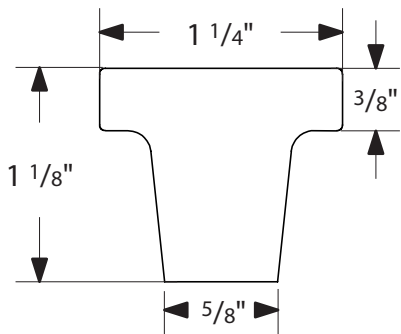

Rustic Modern Round Knob  
1-3/8"

Rustic Modern Round Knob  
1-3/4"

NOT DRAWN TO SCALE

Rustic Modern Square Knob  
1-1/4"

Rustic Modern Square Knob  
1-5/8"

NOT DRAWN TO SCALE

Rustic Modern Edge Pull, 3" Overall

Rustic Modern Edge Pull, 6" Overall

Rustic Modern Edge Pull, 12" Overall

NOT DRAWN TO SCALE

### Rustic Modern Rectangular Cabinet Pulls

| Product Code | C-to-C | Overall | Projection(P) | Bar Width | Width (W) |
|--------------|--------|---------|---------------|-----------|-----------|
| 86667        | 3 1/2" | 4"      | 1 3/8"        | 1/2"      | 1/2"      |
| 86668        | 4"     | 4 1/2"  | 1 3/8"        | 1/2"      | 1/2"      |
| 86669        | 5"     | 5 1/2"  | 1 3/8"        | 1/2"      | 1/2"      |
| 86670        | 6"     | 6 1/2"  | 1 3/8"        | 1/2"      | 1/2"      |
| 86671        | 8"     | 8 1/2"  | 1 3/8"        | 1/2"      | 1/2"      |
| 86672        | 10"    | 10 1/2" | 1 3/8"        | 1/2"      | 1/2"      |
| 86673        | 12"    | 12 1/2" | 1 3/8"        | 1/2"      | 1/2"      |

NOT DRAWN TO SCALE

**Rustic Modern Rectangular Appliance Pulls**

| Product Code | C-to-C | Overall | Projection(P) | Bar Width | Width (W) |
|--------------|--------|---------|---------------|-----------|-----------|
| 86674        | 12"    | 12 5/8" | 1 3/4"        | 5/8"      | 5/8"      |
| 86675        | 18"    | 18 5/8" | 1 3/4"        | 5/8"      | 5/8"      |