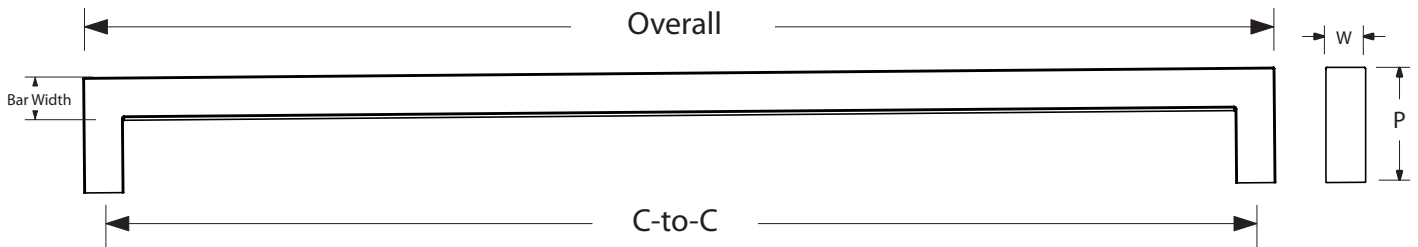

Rustic Modern Edge Pull, 6" Overall

Rustic Modern Edge Pull, 12" Overall

NOT DRAWN TO SCALE

### Rustic Modern Rectangular Cabinet Pulls

| Product Code | C-to-C | Overall | Projection(P) | Bar Width | Width (W) |
|--------------|--------|---------|---------------|-----------|-----------|
| 86667        | 3 1/2" | 4"      | 1 3/8"        | 1/2"      | 1/2"      |
| 86668        | 4"     | 4 1/2"  | 1 3/8"        | 1/2"      | 1/2"      |
| 86669        | 5"     | 5 1/2"  | 1 3/8"        | 1/2"      | 1/2"      |
| 86670        | 6"     | 6 1/2"  | 1 3/8"        | 1/2"      | 1/2"      |
| 86671        | 8"     | 8 1/2"  | 1 3/8"        | 1/2"      | 1/2"      |
| 86672        | 10"    | 10 1/2" | 1 3/8"        | 1/2"      | 1/2"      |
| 86673        | 12"    | 12 1/2" | 1 3/8"        | 1/2"      | 1/2"      |

NOT DRAWN TO SCALE

**Rustic Modern Rectangular Appliance Pulls**

| Product Code | C-to-C | Overall | Projection(P) | Bar Width | Width (W) |
|--------------|--------|---------|---------------|-----------|-----------|
| 86674        | 12"    | 12 5/8" | 1 3/4"        | 5/8"      | 5/8"      |
| 86675        | 18"    | 18 5/8" | 1 3/4"        | 5/8"      | 5/8"      |