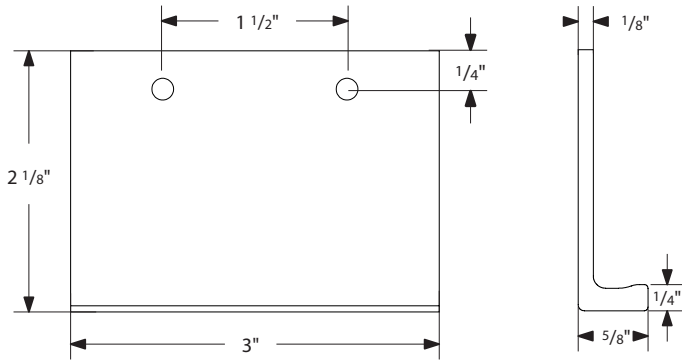

Rustic Modern Round Knob  
1-3/8"

Rustic Modern Round Knob  
1-3/4"

NOT DRAWN TO SCALE

Rustic Modern Square Knob  
1-1/4"

Rustic Modern Square Knob  
1-5/8"

NOT DRAWN TO SCALE

Rustic Modern Edge Pull, 3" Overall

Rustic Modern Edge Pull, 6" Overall

Rustic Modern Edge Pull, 12" Overall

NOT DRAWN TO SCALE

### Rustic Modern Rectangular Cabinet Pulls

| Product Code | C-to-C | Overall | Projection(P) | Bar Width | Width (W) |
|--------------|--------|---------|---------------|-----------|-----------|
| 86667        | 3 1/2" | 4"      | 1 3/8"        | 1/2"      | 1/2"      |
| 86668        | 4"     | 4 1/2"  | 1 3/8"        | 1/2"      | 1/2"      |
| 86669        | 5"     | 5 1/2"  | 1 3/8"        | 1/2"      | 1/2"      |
| 86670        | 6"     | 6 1/2"  | 1 3/8"        | 1/2"      | 1/2"      |
| 86671        | 8"     | 8 1/2"  | 1 3/8"        | 1/2"      | 1/2"      |
| 86672        | 10"    | 10 1/2" | 1 3/8"        | 1/2"      | 1/2"      |
| 86673        | 12"    | 12 1/2" | 1 3/8"        | 1/2"      | 1/2"      |

NOT DRAWN TO SCALE

**Rustic Modern Rectangular Appliance Pulls**

| Product Code | C-to-C | Overall | Projection(P) | Bar Width | Width (W) |
|--------------|--------|---------|---------------|-----------|-----------|
| 86674        | 12"    | 12 5/8" | 1 3/4"        | 5/8"      | 5/8"      |
| 86675        | 18"    | 18 5/8" | 1 3/4"        | 5/8"      | 5/8"      |