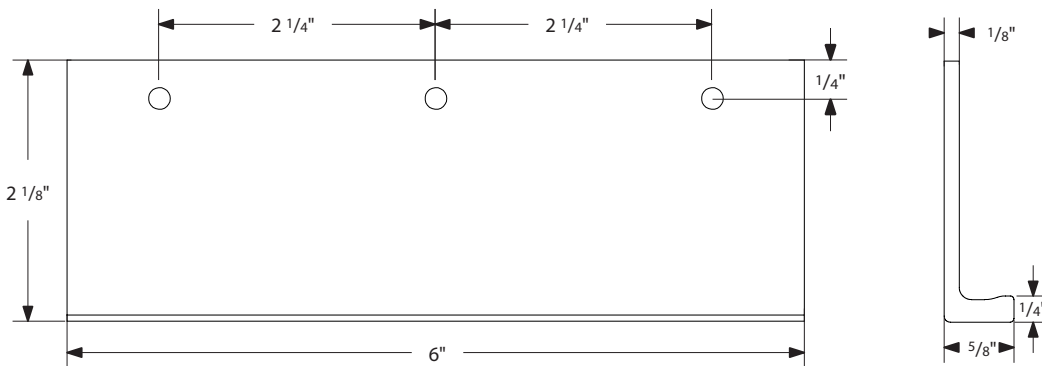

Rustic Modern Round Knob  
1-3/8"

Rustic Modern Round Knob  
1-3/4"

NOT DRAWN TO SCALE

Rustic Modern Square Knob  
1-1/4"

Rustic Modern Square Knob  
1-5/8"

NOT DRAWN TO SCALE

Rustic Modern Edge Pull, 3" Overall

Rustic Modern Edge Pull, 6" Overall

Rustic Modern Edge Pull, 12" Overall

NOT DRAWN TO SCALE

### Rustic Modern Rectangular Cabinet Pulls

| Product Code | C-to-C | Overall | Projection(P) | Bar Width | Width (W) |
|--------------|--------|---------|---------------|-----------|-----------|
| 86667        | 3 1/2" | 4"      | 1 3/8"        | 1/2"      | 1/2"      |
| 86668        | 4"     | 4 1/2"  | 1 3/8"        | 1/2"      | 1/2"      |
| 86669        | 5"     | 5 1/2"  | 1 3/8"        | 1/2"      | 1/2"      |
| 86670        | 6"     | 6 1/2"  | 1 3/8"        | 1/2"      | 1/2"      |
| 86671        | 8"     | 8 1/2"  | 1 3/8"        | 1/2"      | 1/2"      |
| 86672        | 10"    | 10 1/2" | 1 3/8"        | 1/2"      | 1/2"      |
| 86673        | 12"    | 12 1/2" | 1 3/8"        | 1/2"      | 1/2"      |

NOT DRAWN TO SCALE

**Rustic Modern Rectangular Appliance Pulls**

| Product Code | C-to-C | Overall | Projection(P) | Bar Width | Width (W) |
|--------------|--------|---------|---------------|-----------|-----------|
| 86674        | 12"    | 12 5/8" | 1 3/4"        | 5/8"      | 5/8"      |
| 86675        | 18"    | 18 5/8" | 1 3/4"        | 5/8"      | 5/8"      |