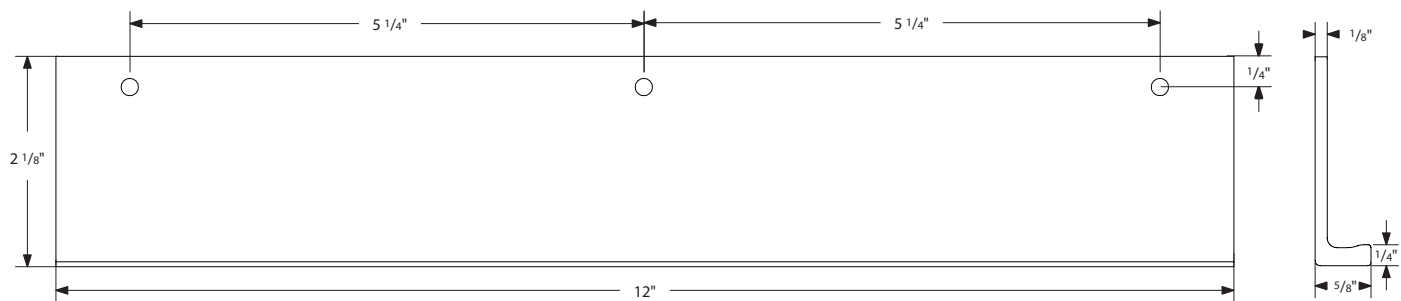

Rustic Modern Round Knob  
1-3/8"

Rustic Modern Round Knob  
1-3/4"

NOT DRAWN TO SCALE

Rustic Modern Square Knob  
1-1/4"

Rustic Modern Square Knob  
1-5/8"

NOT DRAWN TO SCALE

Rustic Modern Edge Pull, 3" Overall

Rustic Modern Edge Pull, 6" Overall

Rustic Modern Edge Pull, 12" Overall

NOT DRAWN TO SCALE

### Rustic Modern Rectangular Cabinet Pulls

| Product Code | C-to-C | Overall | Projection(P) | Bar Width | Width (W) |
|--------------|--------|---------|---------------|-----------|-----------|
| 86667        | 3 1/2" | 4"      | 1 3/8"        | 1/2"      | 1/2"      |
| 86668        | 4"     | 4 1/2"  | 1 3/8"        | 1/2"      | 1/2"      |
| 86669        | 5"     | 5 1/2"  | 1 3/8"        | 1/2"      | 1/2"      |
| 86670        | 6"     | 6 1/2"  | 1 3/8"        | 1/2"      | 1/2"      |
| 86671        | 8"     | 8 1/2"  | 1 3/8"        | 1/2"      | 1/2"      |
| 86672        | 10"    | 10 1/2" | 1 3/8"        | 1/2"      | 1/2"      |
| 86673        | 12"    | 12 1/2" | 1 3/8"        | 1/2"      | 1/2"      |

NOT DRAWN TO SCALE

**Rustic Modern Rectangular Appliance Pulls**

| Product Code | C-to-C | Overall | Projection(P) | Bar Width | Width (W) |
|--------------|--------|---------|---------------|-----------|-----------|
| 86674        | 12"    | 12 5/8" | 1 3/4"        | 5/8"      | 5/8"      |
| 86675        | 18"    | 18 5/8" | 1 3/4"        | 5/8"      | 5/8"      |