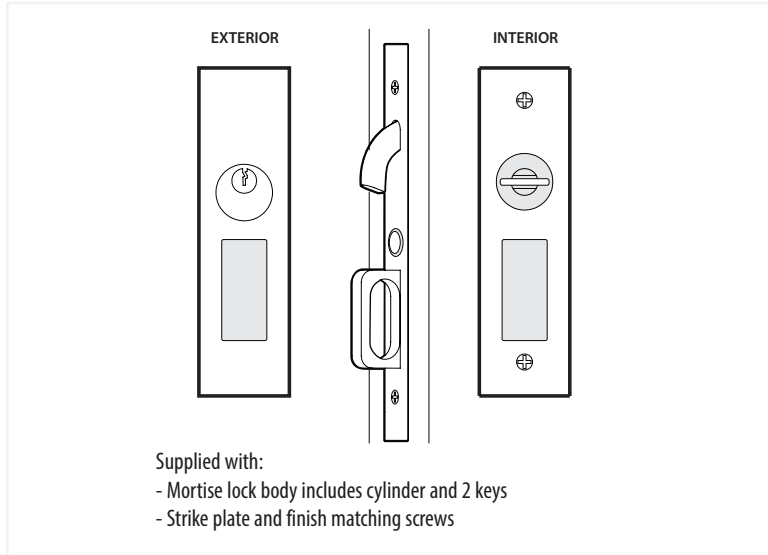

Narrow Modern Rectangular Pocket Door Mortise Lock

Keyed
Pocket Door Mortise Lock