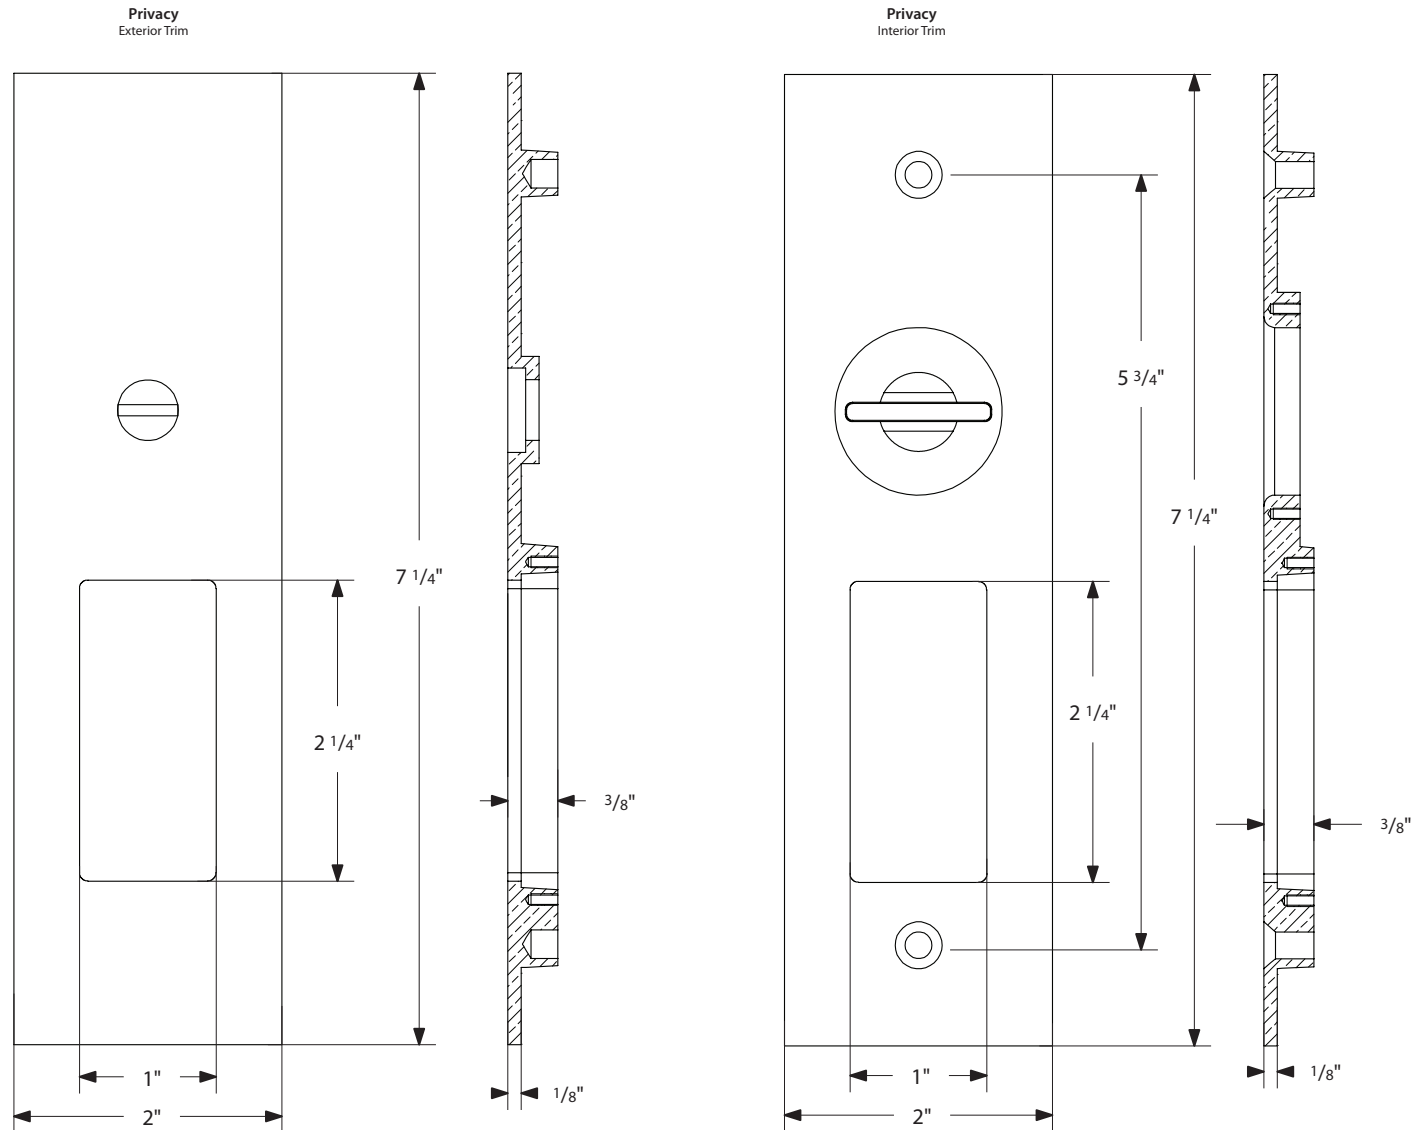

# Narrow Modern Rectangular Pocket Door Mortise Lock - Keyed Function

\*NOTE: NOT DRAWN TO SCALE.

# Narrow Modern Rectangular Pocket Door Mortise Lock - Privacy Function

\*NOTE: NOT DRAWN TO SCALE.

# Narrow Modern Rectangular Pocket Door Mortise Lock - Passage/Dummy Function

\*NOTE: NOT DRAWN TO SCALE.