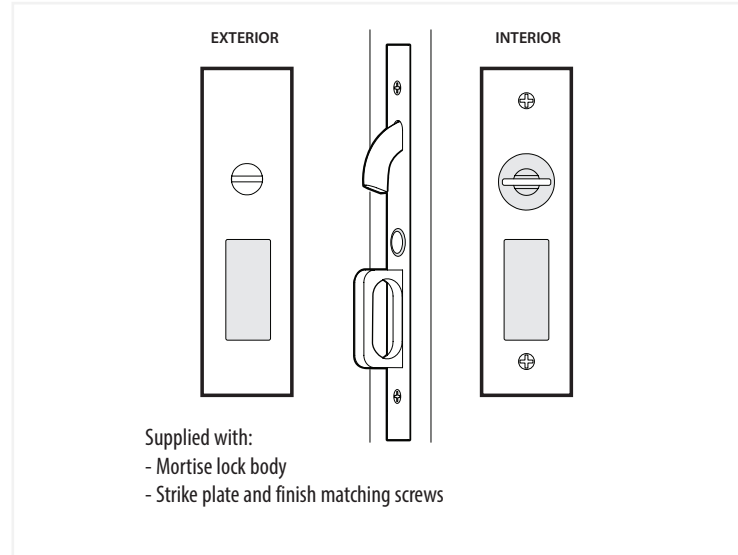

Privacy
Pocket Door Mortise Lock