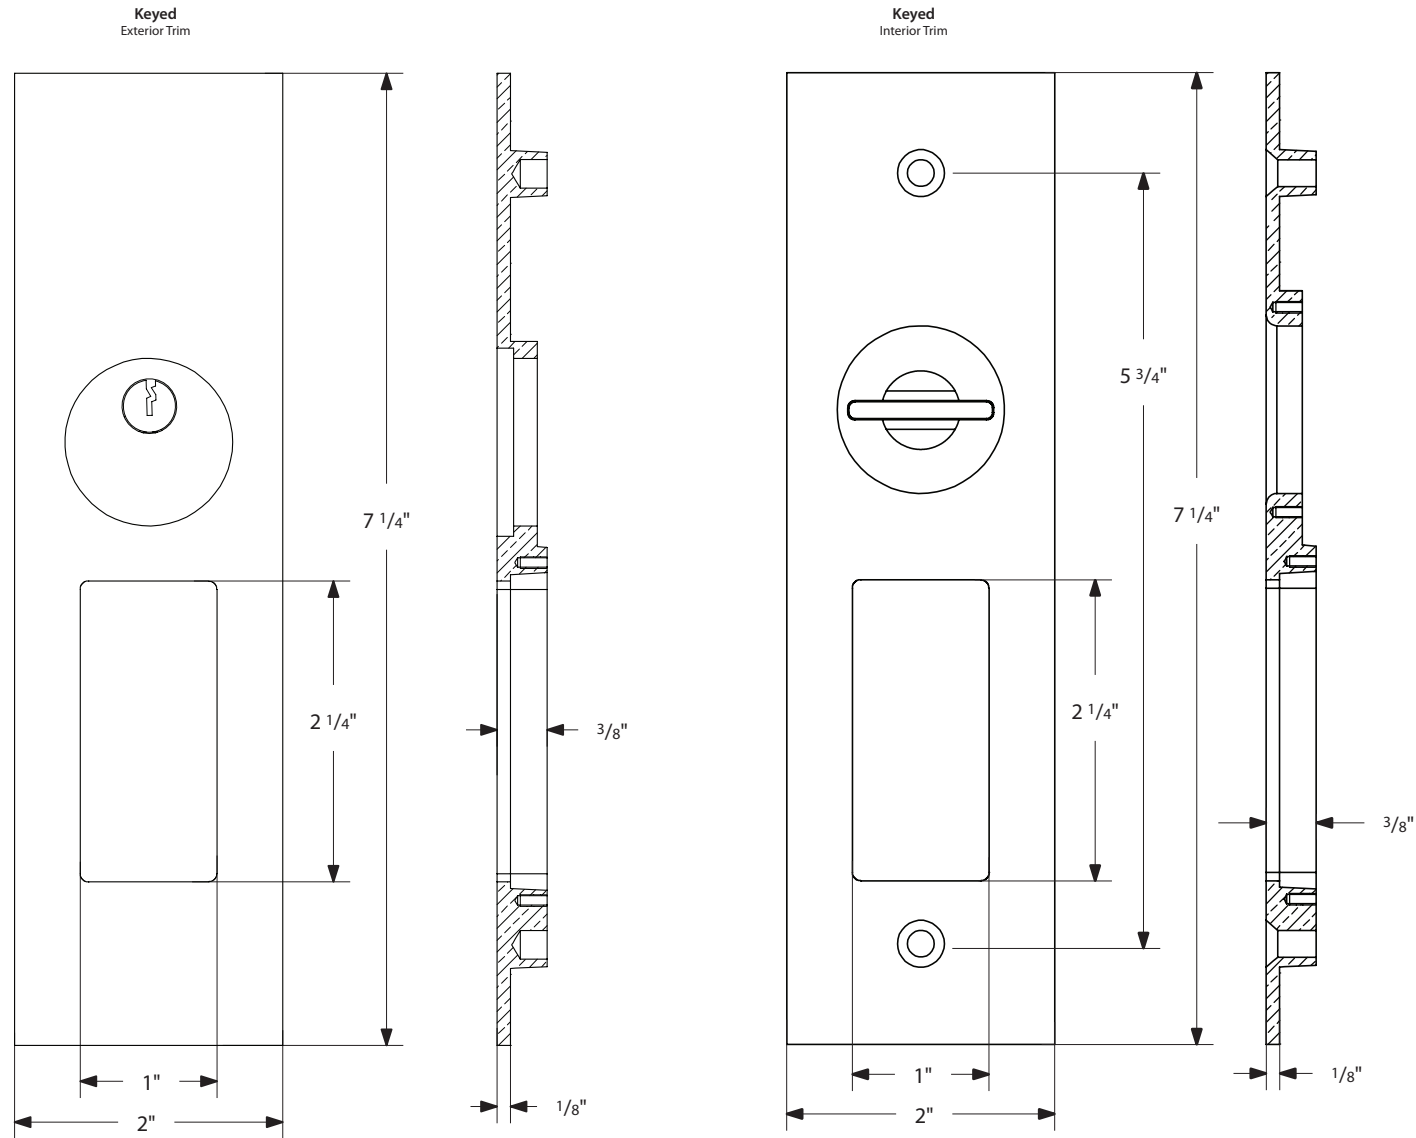

# Narrow Modern Rectangular Pocket Door Mortise Lock - Keyed Function

\*NOTE: NOT DRAWN TO SCALE.

# Narrow Modern Rectangular Pocket Door Mortise Lock - Privacy Function

\*NOTE: NOT DRAWN TO SCALE.

# Narrow Modern Rectangular Pocket Door Mortise Lock - Passage/Dummy Function

\*NOTE: NOT DRAWN TO SCALE.