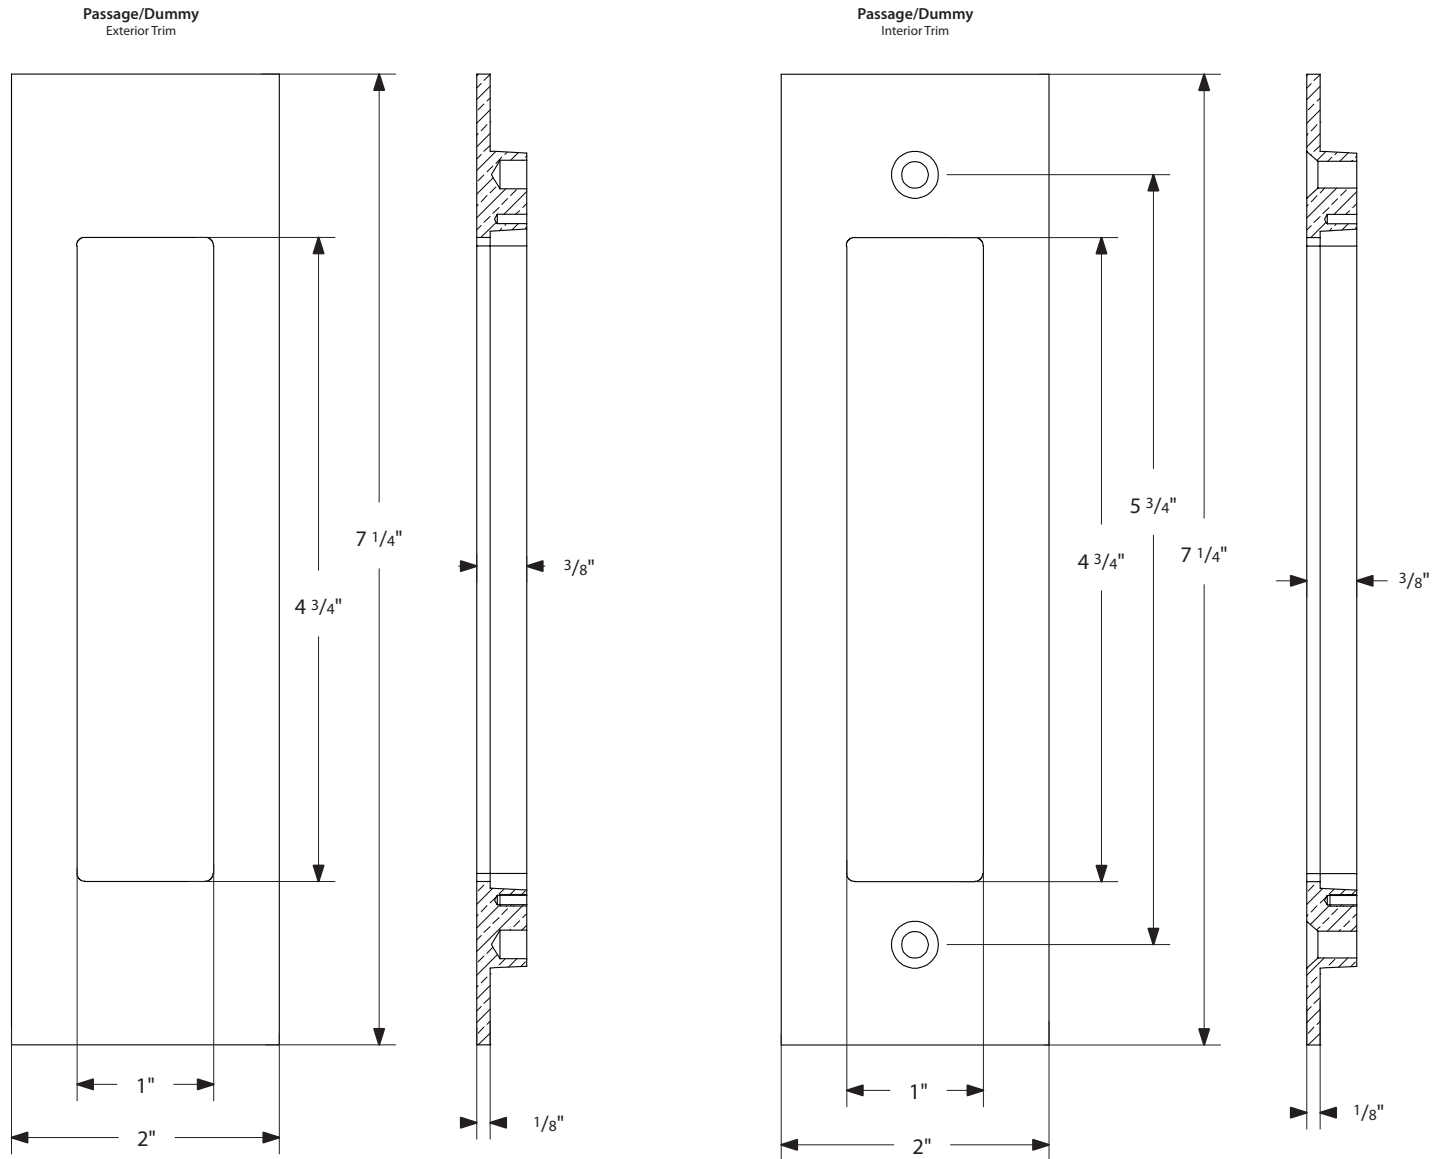

# Narrow Modern Rectangular Pocket Door Mortise Lock - Keyed Function

\*NOTE: NOT DRAWN TO SCALE.

# Narrow Modern Rectangular Pocket Door Mortise Lock - Privacy Function

\*NOTE: NOT DRAWN TO SCALE.

# Narrow Modern Rectangular Pocket Door Mortise Lock - Passage/Dummy Function

\*NOTE: NOT DRAWN TO SCALE.