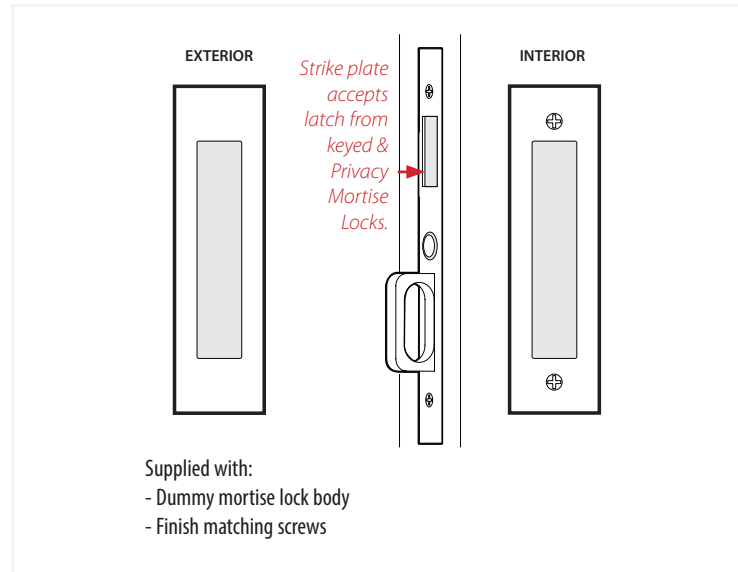

# Narrow Modern Rectangular Pocket Door Mortise Lock - Privacy Function

\*NOTE: NOT DRAWN TO SCALE.

# Narrow Modern Rectangular Pocket Door Mortise Lock - Passage/Dummy Function

\*NOTE: NOT DRAWN TO SCALE.

# Narrow Modern Rectangular Pocket Door Mortise Lock

**Keyed**  
Pocket Door Mortise Lock

**Privacy**  
Pocket Door Mortise Lock

**Passage**  
Pocket Door Mortise Lock

**Dummy**  
Pocket Door Mortise Lock