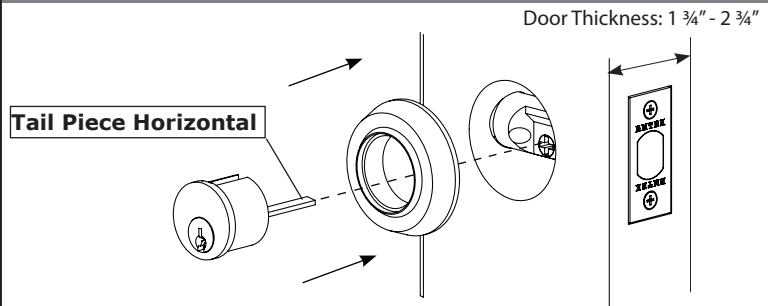

Installation Guide - Single Cylinder Deadbolts

1. Door Prep

Install Deadbolt on regular door.

Install Deadbolt on thin door. Extension Ring is provided for the following products: 8454, 8466, 8468, 8458, 8459, 8467, 8469, 8475

Install Deadbolt on thin door. Extension Collar is provided for the following products: 8455, 8464

2. Door Jamb Prep

3. Install Latch

5. Inside Installation

Installation Guide - Double Cylinder Deadbolts
Guide d'installation - Pênes dormant à cylindre double
Guía de instalación - Cerrojos de doble cilindro