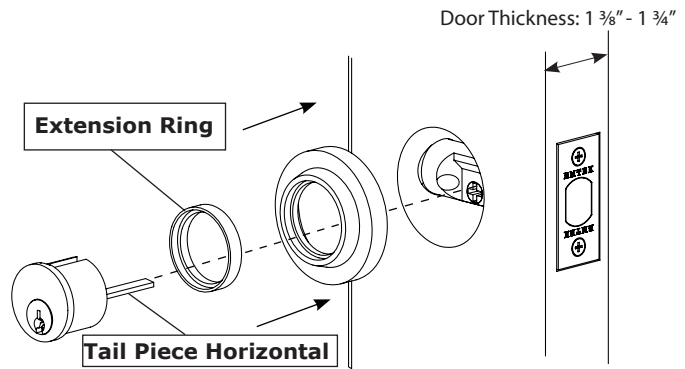

Installation Guide - Single Cylinder Deadbolts

1. Door Prep

Install Deadbolt on regular door.

Install Deadbolt on thin door. Extension Ring is provided for the following products: 8454, 8466, 8468, 8458, 8459, 8467, 8469, 8475

Install Deadbolt on thin door. Extension Collar is provided for the following products: 8455, 8464

2. Door Jamb Prep

3. Install Latch

5. Inside Installation

Installation Guide - Double Cylinder Deadbolts
Guide d'installation - Pênes dormant à cylindre double
Guía de instalación - Cerrojos de doble cilindro