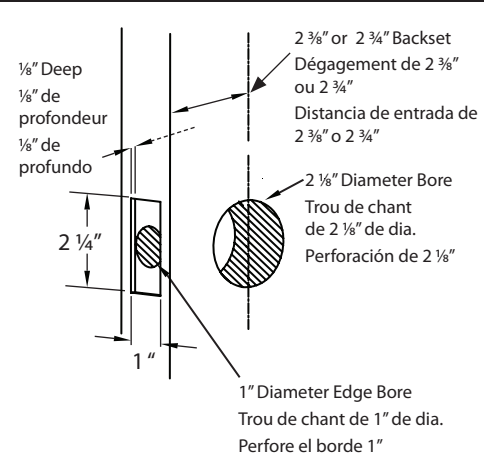

Installation Guide - Single Cylinder Deadbolts

1. Door Prep

Install Deadbolt on regular door.

Install Deadbolt on thin door. Extension Ring is provided for the following products: 8454, 8466, 8468, 8458, 8459, 8467, 8469, 8475

Install Deadbolt on thin door. Extension Collar is provided for the following products: 8455, 8464

2. Door Jamb Prep

3. Install Latch

5. Inside Installation

Installation Guide - Double Cylinder Deadbolts
Guide d'installation - Pênes dormant à cylindre double
Guía de instalación - Cerrojos de doble cilindro

1. Door Prep 1. Préparation de la porte
 1. Preparación de la puerta

2. Door Jamb Prep 2. Préparation de l'embrassade
 2. Preparación del marco de la puerta

3. Install Latch 3. Installation du pêne
 3. Instale el pestillo

Installation Guide-Single Sided Deadbolt

Door Prep.

For Doors Thickness:
1-5/8" to 2-3/8"

**(NOTE: Bore from the inside.
Do not bore all the way
through the door.)**

Install Bolt

Door Jam Prep

Outside

Inside