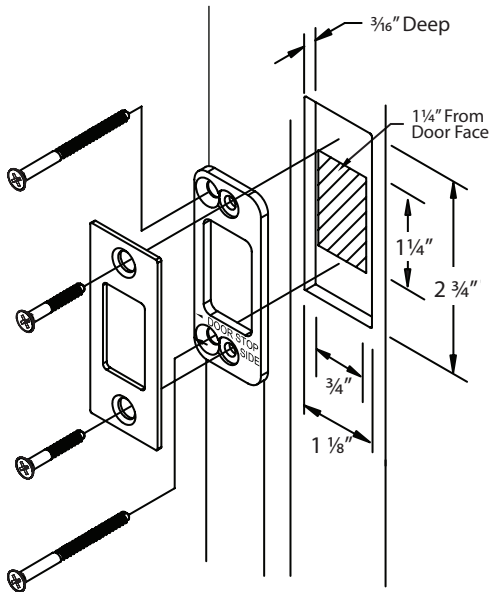

Installation Guide - Single Cylinder Deadbolts

1. Door Prep

Install Deadbolt on regular door.

Install Deadbolt on thin door. Extension Ring is provided for the following products: 8454, 8466, 8468, 8458, 8459, 8467, 8469, 8475

Install Deadbolt on thin door. Extension Collar is provided for the following products: 8455, 8464

2. Door Jamb Prep

3. Install Latch

5. Inside Installation

Installation Guide - Double Cylinder Deadbolts
Guide d'installation - Pênes dormant à cylindre double
Guía de instalación - Cerrojos de doble cilindro

Installation Guide-Single Sided Deadbolt

Door Prep.

For Doors Thickness:
1-5/8" to 2-3/8"

**(NOTE: Bore from the inside.
Do not bore all the way
through the door.)**

Install Bolt

Door Jam Prep

Outside

Inside