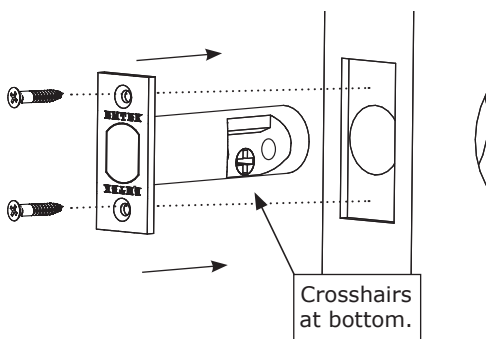

Installation Guide - Single Cylinder Deadbolts

1. Door Prep

Install Deadbolt on regular door.

Install Deadbolt on thin door. Extension Ring is provided for the following products: 8454, 8466, 8468, 8458, 8459, 8467, 8469, 8475

Install Deadbolt on thin door. Extension Collar is provided for the following products: 8455, 8464

2. Door Jamb Prep

3. Install Latch

5. Inside Installation

Installation Guide - Double Cylinder Deadbolts
Guide d'installation - Pênes dormant à cylindre double
Guía de instalación - Cerrojos de doble cilindro

Installation Guide-Single Sided Deadbolt

Door Prep.

For Doors Thickness:
1-5/8" to 2-3/8"

**(NOTE: Bore from the inside.
Do not bore all the way
through the door.)**

Install Bolt

Door Jam Prep

Outside

Inside