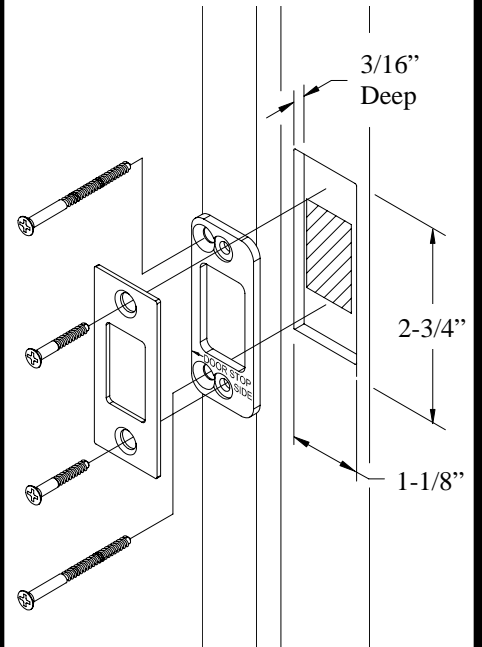

Installation Guide-Single Sided Deadbolt

Door Prep.

For Doors Thickness:
1-5/8" to 2-3/8"

**(NOTE: Bore from the inside.
Do not bore all the way
through the door.)**

Install Bolt

Door Jam Prep

Outside

Inside