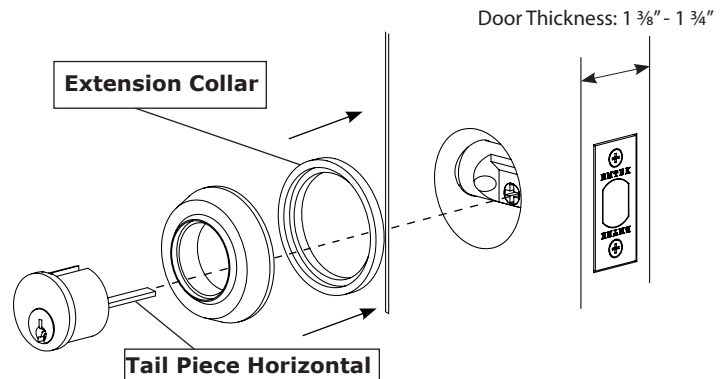

Installation Guide - Single Cylinder Deadbolts

1. Door Prep

Install Deadbolt on regular door.

Install Deadbolt on thin door. Extension Ring is provided for the following products: 8454, 8466, 8468, 8458, 8459, 8467, 8469, 8475

Install Deadbolt on thin door. Extension Collar is provided for the following products: 8455, 8464

2. Door Jamb Prep

3. Install Latch

5. Inside Installation

Installation Guide - Double Cylinder Deadbolts
Guide d'installation - Pênes dormant à cylindre double
Guía de instalación - Cerrojos de doble cilindro