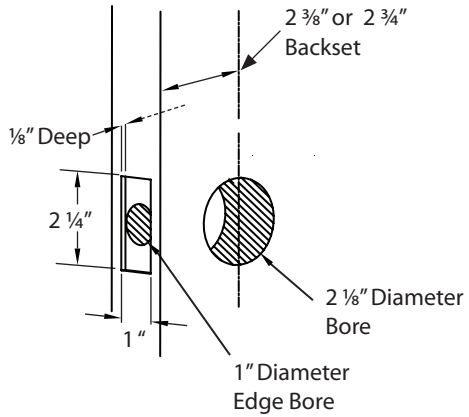

Installation Guide - Single Cylinder Deadbolts

1. Door Prep

Install Deadbolt on regular door.

Install Deadbolt on thin door. Extension Ring is provided for the following products: 8454, 8466, 8468, 8458, 8459, 8467, 8469, 8475

Install Deadbolt on thin door. Extension Collar is provided for the following products: 8455, 8464

2. Door Jamb Prep

3. Install Latch

5. Inside Installation

Installation Guide - Double Cylinder Deadbolts
Guide d'installation - Pênes dormant à cylindre double
Guía de instalación - Cerrojos de doble cilindro

Installation Guide-Single Sided Deadbolt

Door Prep.

For Doors Thickness:
1-5/8" to 2-3/8"

**(NOTE: Bore from the inside.
Do not bore all the way
through the door.)**

Install Bolt

Door Jam Prep

Outside

Inside